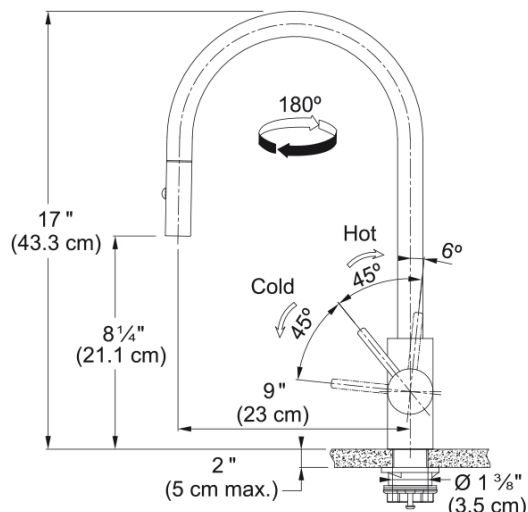

Eos Neo Pull-Down Faucet - EOS-PD-GLD | 115.0685.308

Technical Data

Aspect

Spout type	J - spout
Color	Champagne gold
Type of material	Stainless steel 304
Flexible pullout hose material	Nylon grey
Spray head material	Stainless steel

Product Dimensions

Faucet hole diameter	35 mm
Cartridge dimension	35 mm

Installation

Mounting type	Shank
Water supply hose connection	1/2"
Water supply hose length	450 mm

Product specifications

Pressure	High pressure
Faucet type	Spray
Faucet operation	Side lever
Faucet rotation	360°

Product identification

Product brand	FRANKE
Product family	Mythos
Collection	Eos Neo

Features

Water saving feature	No
Type of aerator	Honeycomb